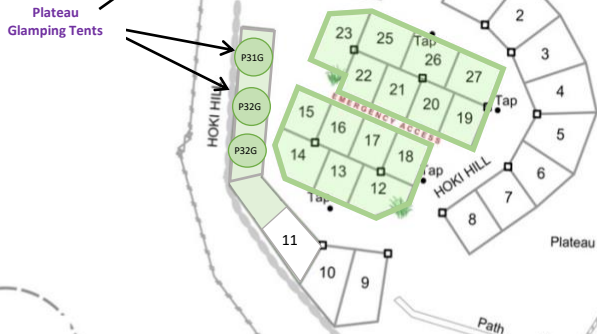

- Beachfront Site
- 2nd Row Beachfront
- Regular Site
- Plateau Site
- Hard Turf Site
- Boundary Site
- Hardstand

Walking Track to Scandrett Regional Park

Plateau Glamping Tents